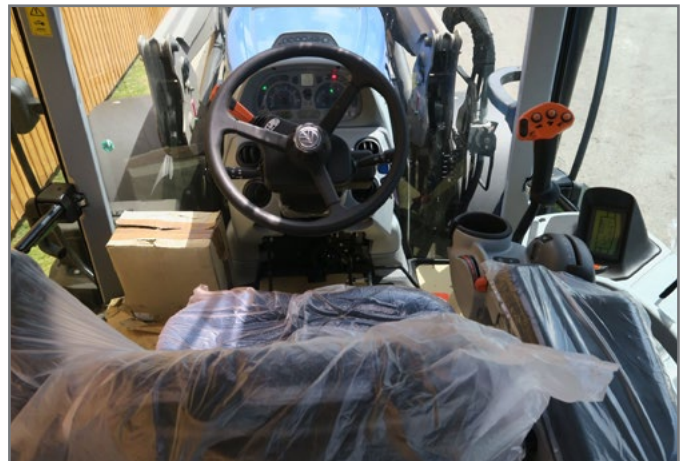

NEW HOLLAND - T7 TIER 4B*

RANGE COMMAND TERRAGLIDE T7.165S

MX equipment : U312 on T7.165S

T412 - T417 - U312 - T414 -
U412 - U412P - U414 - T412P

R28 - R38

e-Pilot - Original control
valve - ECOPILOT -
PROPILOT - FLEXPILLOT

MXCONFIG

*Equipped models of this range : **RANGE COMMAND TERRAGLIDE
T7.165S / T7.175 / T7.190 / T7.210**

Check the recommendations and configure all MX equipments to your tractor with the application **MXConfig**.