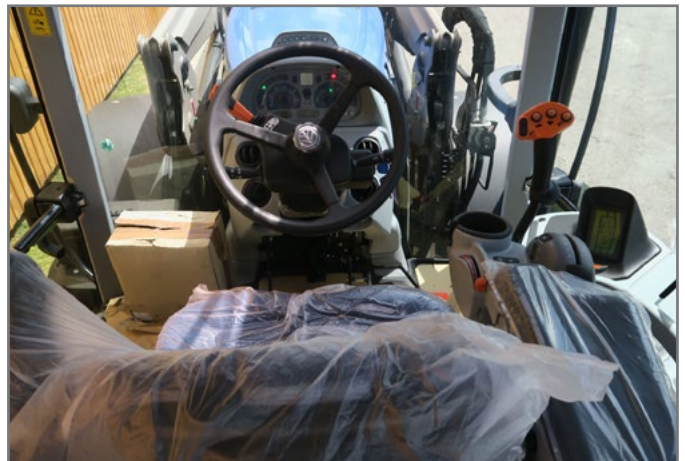

NEW HOLLAND - T7 TIER 4B*

RANGE COMMAND TERRAGLIDE T7.165S

MX equipment : T417 on T7.165S

T412 - T417 - U312 - T414 -
U412 - U412P - U414 - T412P

R28 - R38

e-Pilot - Original control
valve - ECOPILOT -
PROPILOT - FLEXPILLOT

MXCONFIG

*Equipped models of this range : **RANGE COMMAND TERRAGLIDE
T7.165S / T7.175 / T7.190 / T7.210**

Check the recommendations and configure all MX equipments to your tractor with the application **MXConfig**.