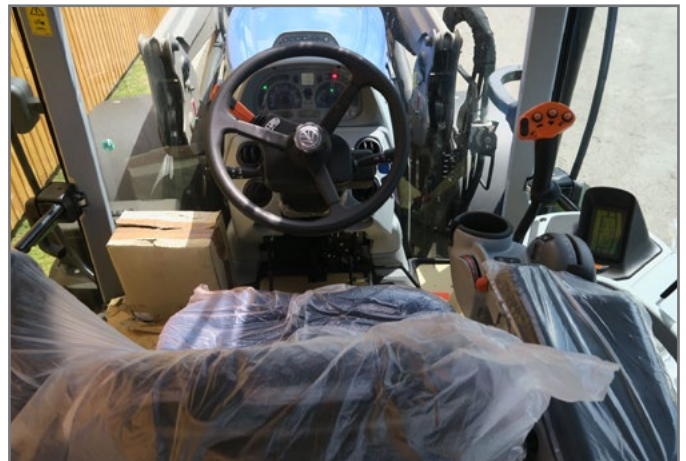

NEW HOLLAND - T7 TIER 4B*

RANGE COMMAND TERRAGLIDE T7.165 S

MX equipment : T412 on T7.165 S

T412 - T417 - U312 - T414 -
U412 - U412P - U414

R28 - R38

e-Pilot - Original control
valve - ECOPILOT -
PROPILOT - FLEXPILOT -

MXCONFIG

*Equipped models of this range : **RANGE COMMAND TERRAGLIDE T7.165 S / T7.175 / T7.190 / T7.210**

Check the recommendations and configure all MX equipments to your tractor with the application **MXConfig**.