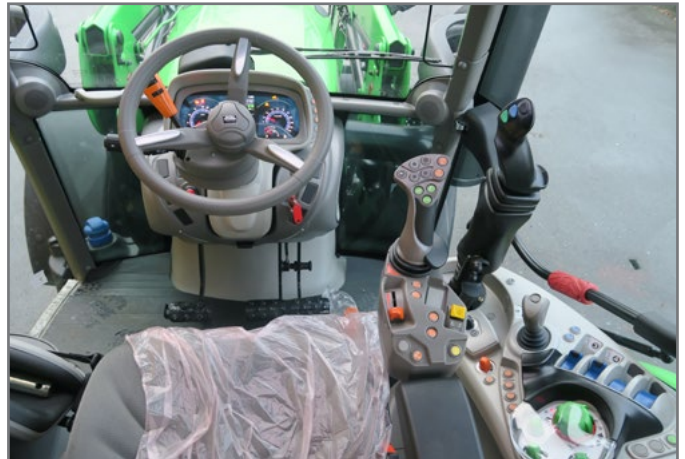

# DEUTZ - SERIE 6 STAGE IV\*

TTV 6120

MX equipment : T410 on 6120

 T408 - T410 - T412 - U307 - U308 - U309 - U310 - U312 - U407 - U408 - U408P - U409 - A110 - U410 - U410P - U412 -

 R28

 e-Pilot - Original control valve - ECOPILOT - PROPILOT - FLEXPILLOT

## MXCONFIG

\*Equipped models of this range : **TTV 6120 / 6130 / 6140**

Check the recommendations and configure all MX equipments to your tractor with the application **MXConfig**.

MX solution for DEUTZ