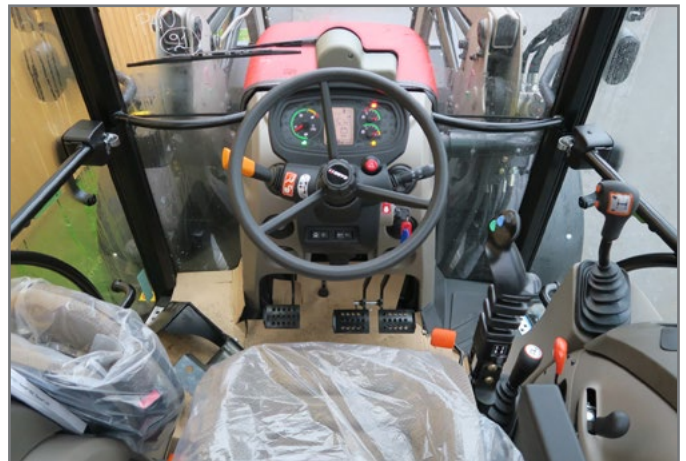

CASE IH - FARMALL*

C (4 2017) 115

MX equipment : U308 on 115

 T406 - T408 - T410 - U305 - U306 - U307 - U308 - U309 - U310 - U405 - A106 - U406 - U406P - U407 - U408 - U408P - U409 -

 R20 - R28

e-Pilot - Original control valve - ECOPILOT - PROPILOT - FLEXPILLOT

MXCONFIG

*Equipped models of this range : **C (4 2017) 85 / 95 / 105 / 115**

Check the recommendations and configure all MX equipments to your tractor with the application **MXConfig**.

MX solution for CASE IH