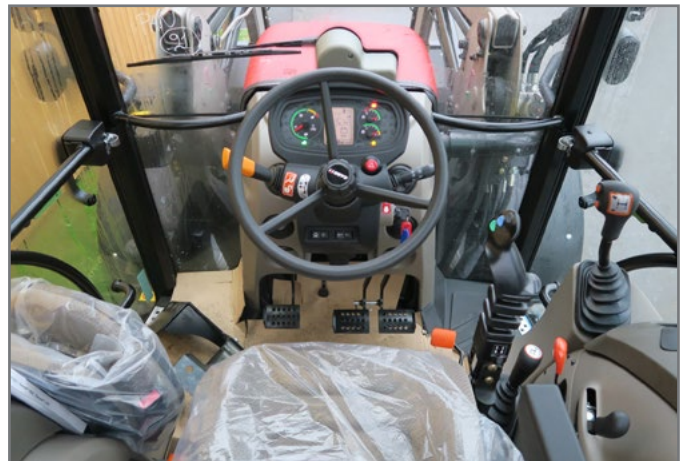

CASE IH - FARMALL*

C (4 2017) 115

MX equipment : T408 on 115

 T406 - T408 - T410 - U305 - U306 - U307 - U308 - U309 - U310 - U405 - A106 - U406 - U406P - U407 - U408 - U408P - U409 -

 R20 - R28

e-Pilot - Original control valve - ECOPILOT - PROPILOT - FLEXPILLOT

MXCONFIG

*Equipped models of this range : **C (4 2017) 85 / 95 / 105 / 115**

Check the recommendations and configure all MX equipments to your tractor with the application **MXConfig**.

MX solution for CASE IH